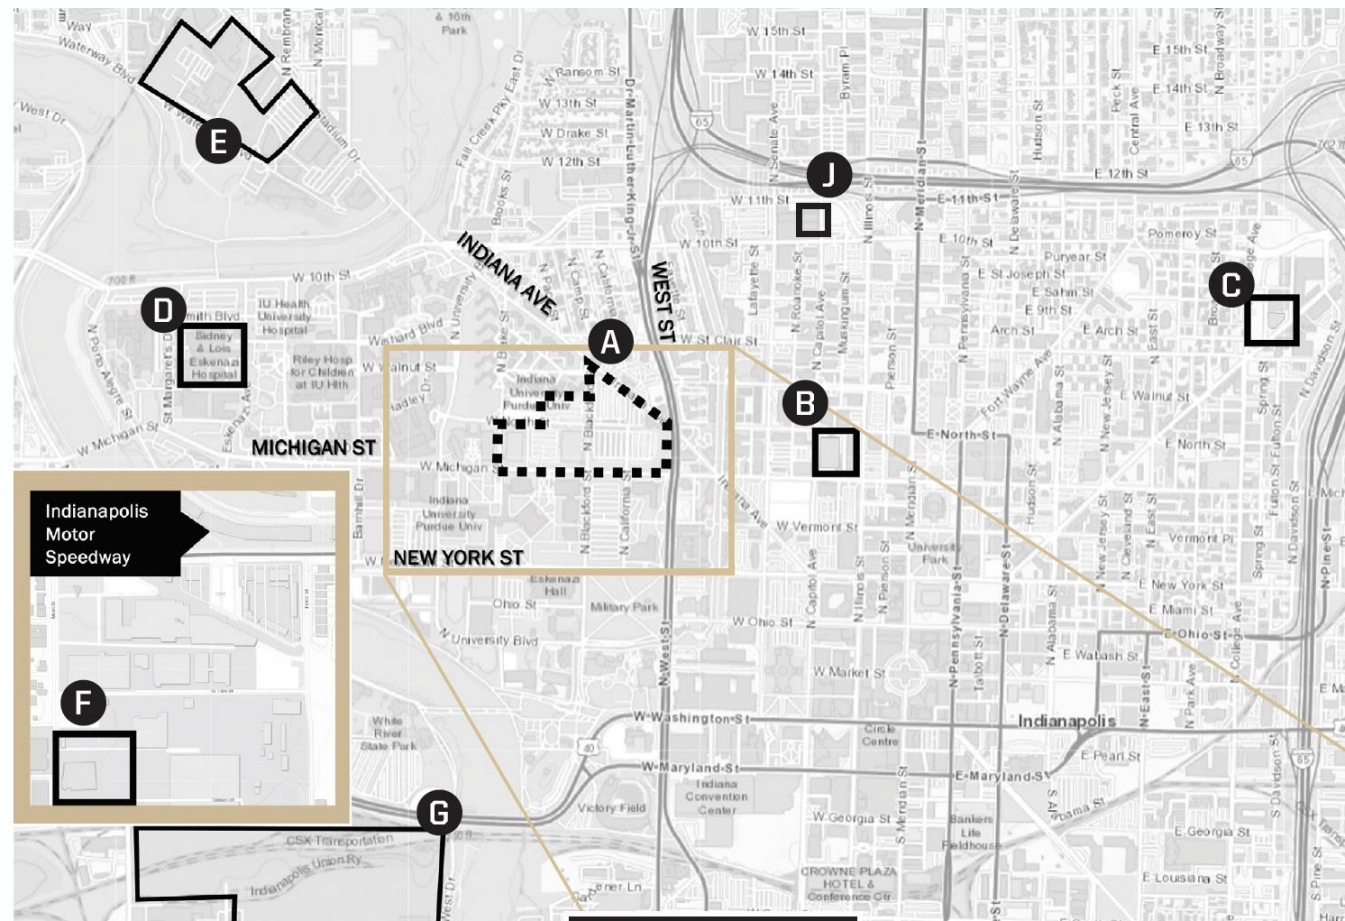

PURDUE UNIVERSITY IN INDIANAPOLIS

The next giant leap is HERE.

One Purdue

West Lafayette

Indianapolis

Our Indianapolis location brings a new and fully integrated *expansion* of Purdue University to the capital city.

- Same academic rigor
- Accessible excellence and student life
- Experiential education to accelerate an innovation-based economy

- *An expansion of West Lafayette*
- *Truly urban heart*
- *Integrated with community*
- *Platform for experiential learning*

Purdue University throughout Indianapolis

A Purdue Campus

SHARED BUILDINGS WITH PURDUE PROGRAMMING

- ET Engineering/Technology Building
- SL Engineering Science & Technology Building
- LD Science Building
- EL Science & Engineering Laboratory Building
- IO Innovation Hall
- NH North Hall

Northwest Indianapolis

Indiana State Fairgrounds

Indianapolis Int'l Airport

B LUX on Capitol

C High Alpha/Bottleworks District

D Eskenazi Health

E 16 Tech

F Dallara