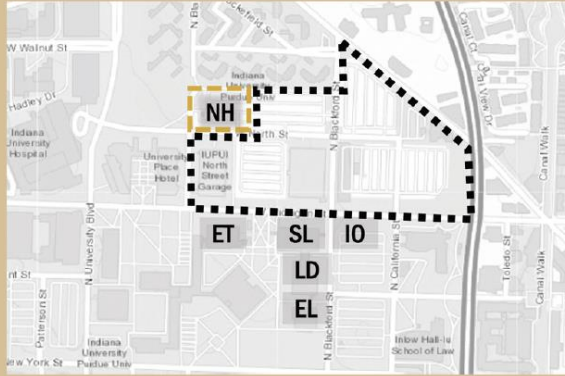

Purdue University throughout Indianapolis

A Purdue Campus

SHARED BUILDINGS WITH PURDUE PROGRAMMING

- ET Engineering/Technology Building
- SL Engineering Science & Technology Building
- LD Science Building
- EL Science & Engineering Laboratory Building
- IO Innovation Hall
- NH North Hall